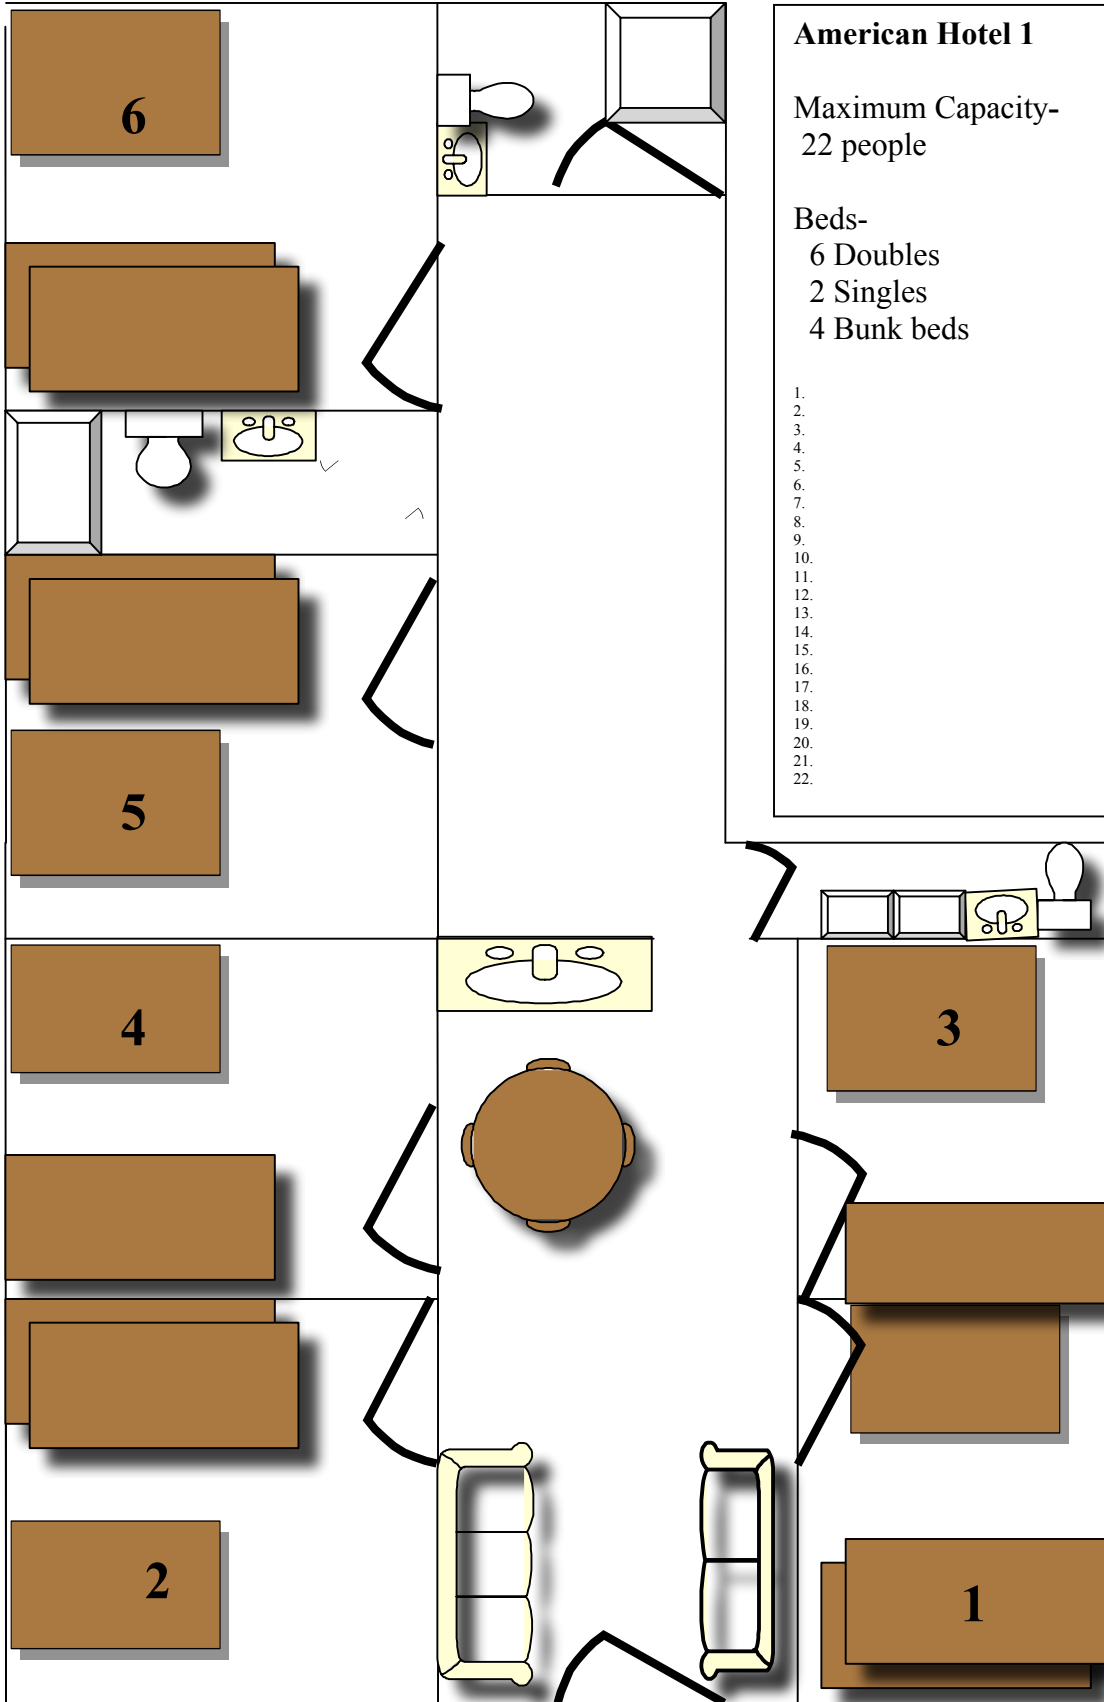

CITY OF CHILDREN AMERICAN VISITOR HOUSING

CITY OF CHILDREN AMERICAN VISITOR HOUSING

American Hotel 2-
Total Capacity=11 people

CITY OF CHILDREN AMERICAN VISITOR HOUSING

American Teen Dorms
Maximum Capacity= 32 people
Beds-
Singles-8
Bunk beds- 12