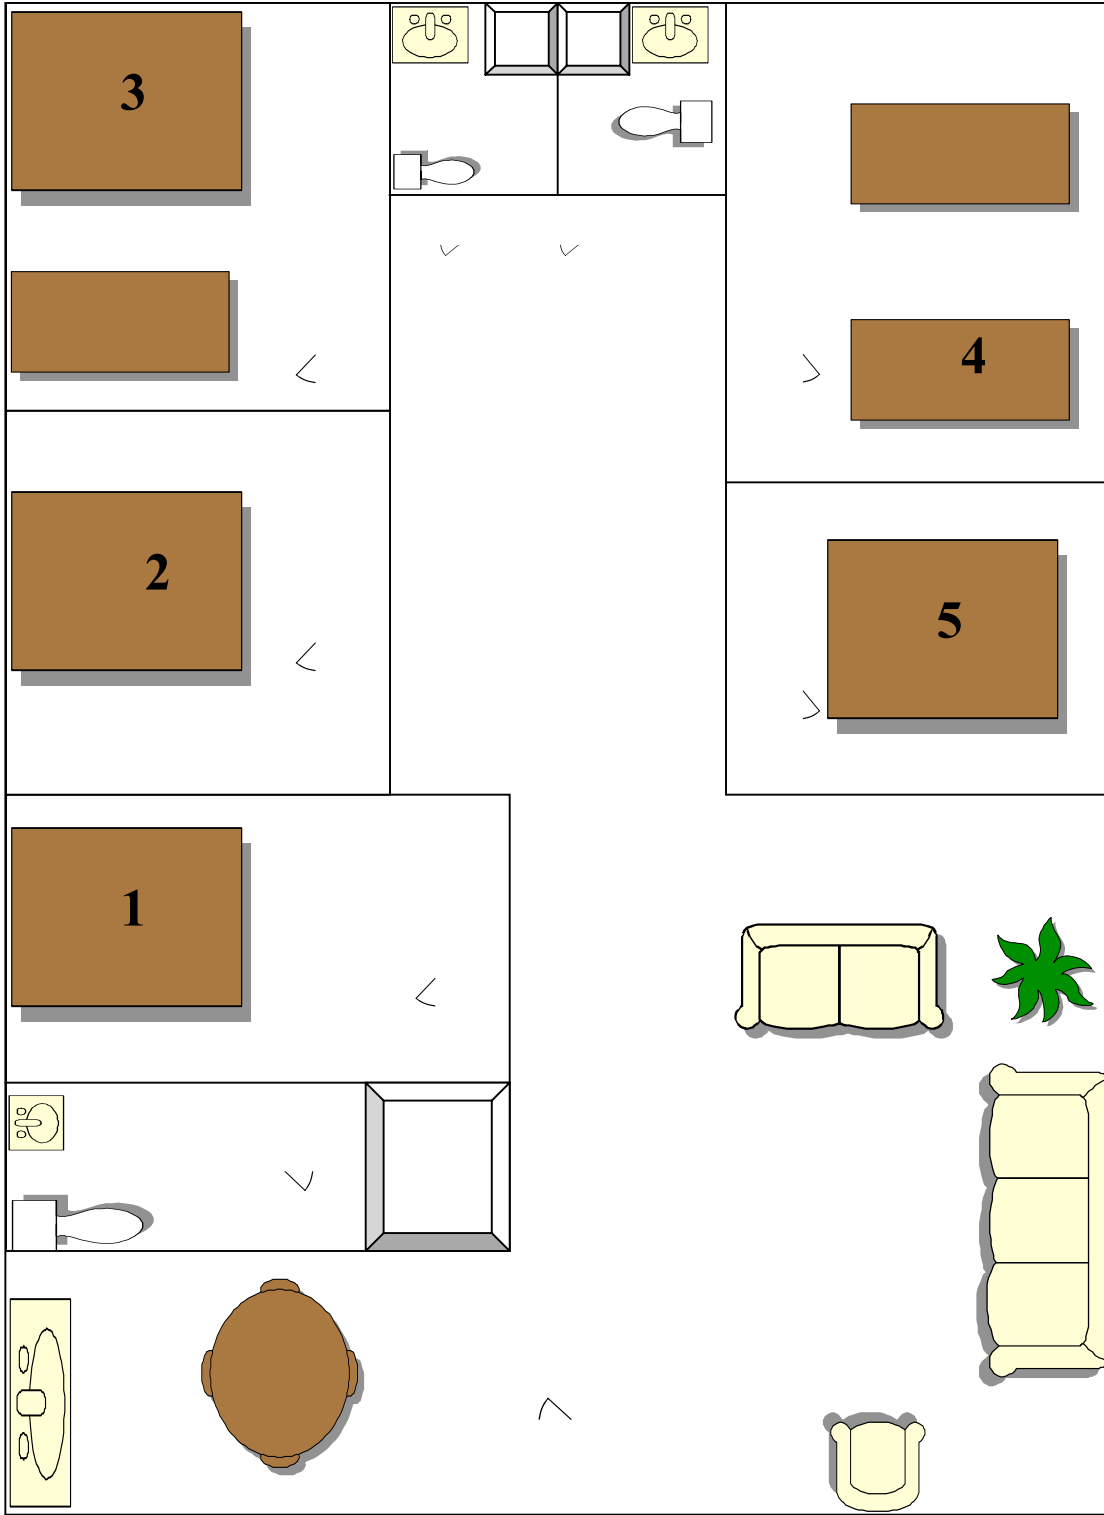

CITY OF CHILDREN AMERICAN VISITOR HOUSING

CITY OF CHILDREN AMERICAN VISITOR HOUSING

American Hotel 2-
Total Capacity=11 people

CITY OF CHILDREN AMERICAN VISITOR HOUSING

American Teen Dorms
Maximum Capacity= 32 people
Beds-
Singles-8
Bunk beds- 12

CITY OF CHILDREN AMERICAN VISITOR HOUSING

Key