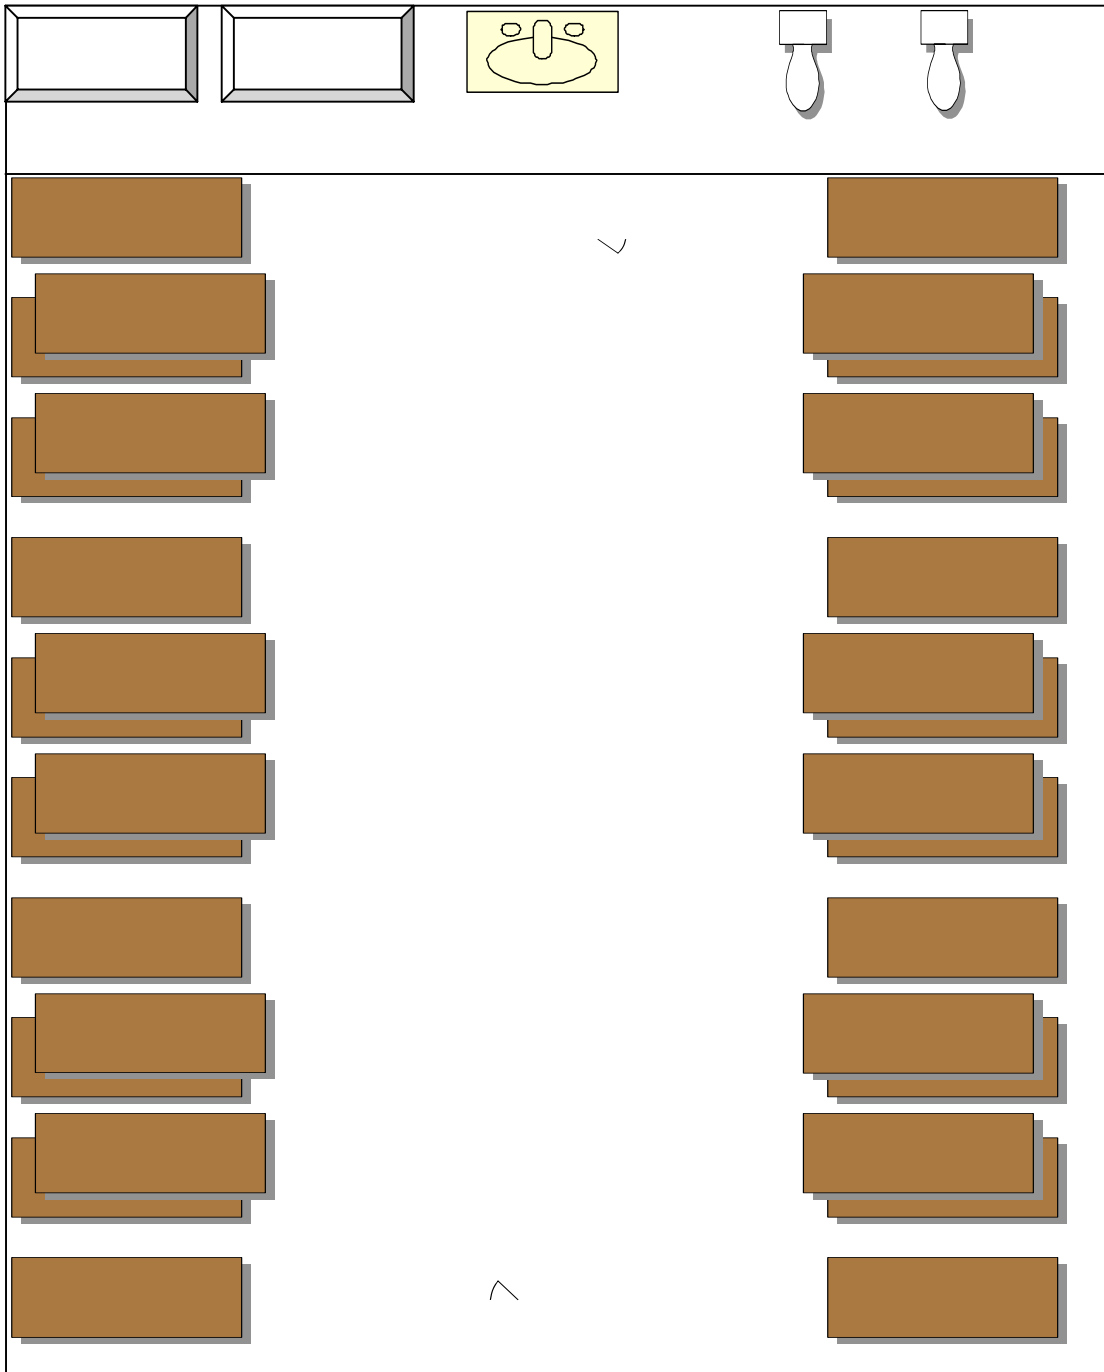

CITY OF CHILDREN AMERICAN VISITOR HOUSING

CITY OF CHILDREN AMERICAN VISITOR HOUSING

American Hotel 2-
Total Capacity=11 people

CITY OF CHILDREN AMERICAN VISITOR HOUSING

American Teen Dorms
Maximum Capacity= 32 people
Beds-
Singles-8
Bunk beds- 12

CITY OF CHILDREN AMERICAN VISITOR HOUSING

Key